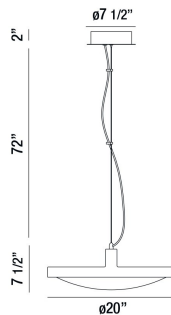

SANDSTONE, 14" ROUND PENDANT

PRODUCT DETAILS

No.	:	35964-018
Product Color	:	WHITE
Product Material	:	METAL
Shade / Accent Colour	:	CLEAR
Shade / Accent Material	:	MULTI-FACETED ACRYLIC
Diameter	:	14"
Height	:	10.5"
Overall Height	:	84.5"
Weight	:	5.4lbs

LIGHT SOURCE DETAILS

Light Source Type	:	INTEGRATED LED
Input Voltage	:	120V
Bulb Voltage	:	12V
Total Wattage	:	20W
Total Lumen	:	1200lm
Kelvin	:	3000K
CRI	:	80+
Dimmable	:	Yes

Options Available

ITEM NO.	FINISH	SHADE
35964-018	WHITE	CLEAR

TECHNICAL DETAILS

Hanging Support Type	:	WIRE
Hanging Support Length	:	72"
Canopy / Backplate Height	:	2"
Canopy / Backplate Dia.	:	6.75"
Location	:	DRY
Approval	:	

PROJECT INFORMATION

Job Name: Date: Type: