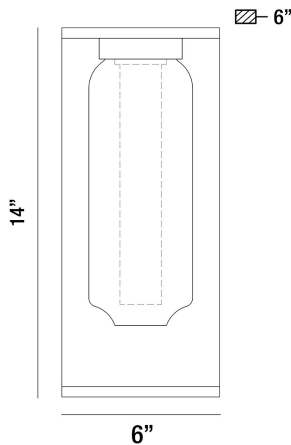

GRAYDON, OUTDOOR LARGE LED WALL SCONCE

PRODUCT DETAILS

No.	:	35951-018
Product Color	:	ANTIQUE GREY
Shade / Accent Colour	:	CLEAR GLASS
Width	:	6"
Height	:	14"
Ext	:	6"
Weight	:	5.1lbs

LIGHT SOURCE DETAILS

Light Source Type	:	INTEGRATED LED
Input Voltage	:	120V
Bulb Voltage	:	120V
Socket Type	:	LED
Total Wattage	:	5W
Initial Lumens	:	350lm
Kelvin	:	3000K
CRI	:	85
Dimmable	:	Yes

OPTIONS AVAILABLE

ITEM NO.	FINISH	SHADE
35951-018	ANTIQUE GREY	CLEAR GLASS

TECHNICAL DETAILS

Canopy / Backplate Length	:	0.5"
Canopy / Backplate Width	:	6"
IP Rating	:	44
Location	:	WET
Approval	:	
Title 24	:	Yes

PROJECT INFORMATION

 Job Name: Date: Category:

 Comments: