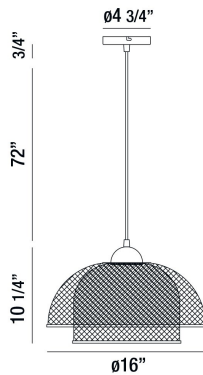

## KENMORE, 16" ROUND PENDANT

### PRODUCT DETAILS

No.	:	35945-017
Product Color	:	BLACK
Product Material	:	METAL
Shade / Accent Colour	:	BLACK/GOLD
Shade / Accent Material	:	METAL WIRE
Diameter	:	16"
Height	:	10.25"
Overall Height	:	83"
Weight	:	4.4lbs

### TECHNICAL DETAILS

Hanging Support Type	:	WIRE
Hanging Support Length	:	72"
Canopy / Backplate Height	:	0.75"
Canopy / Backplate Dia.	:	4.75"
Location	:	DRY
Approval	:	