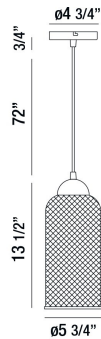

## KENMORE, 6" ROUND PENDANT

### PRODUCT DETAILS

No.	:	35943-013
Product Color	:	BLACK
Product Material	:	METAL
Shade / Accent Colour	:	BLACK
Shade / Accent Material	:	METAL WIRE
Diameter	:	5.75"
Height	:	13.5"
Overall Height	:	86.25"
Weight	:	2.2lbs

### TECHNICAL DETAILS

Hanging Support Type	:	WIRE
Hanging Support Length	:	72"
Canopy / Backplate Height	:	0.75"
Canopy / Backplate Dia.	:	4.75"
Location	:	DRY
Approval	:	