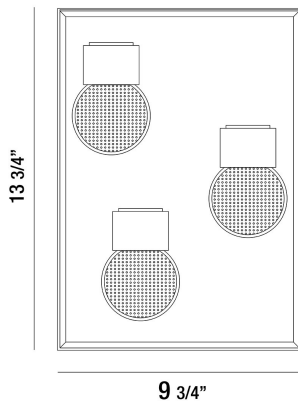

### PRODUCT DETAILS

No.	:	35934-011
Product Color	:	ANTIQUE GREY
Shade / Accent Colour	:	CLEAR SEEDED GLASS
Width	:	10"
Height	:	13.25"
Ext	:	5.25"
Weight	:	8.4lbs

### TECHNICAL DETAILS

Canopy / Backplate Length	:	13.75"
Canopy / Backplate Height	:	0.75"
Canopy / Backplate Width	:	7.5"
IP Rating	:	44
Location	:	WET
Approval	:	
Title 24	:	Yes