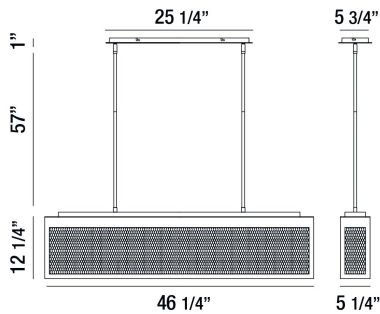

## COOP, 46" RECTANGULAR CHANDELIER

### PRODUCT DETAILS

No.	:	35930-013
Product Color	:	SAND BLACK
Product Material	:	METAL
Shade / Accent Colour	:	GOLD
Shade / Accent Material	:	WIRE MESH
Length	:	46.25"
Width	:	5.25"
Height	:	12.25"
Overall Height	:	70.25"
Weight	:	27.3lbs

### TECHNICAL DETAILS

Hanging Support Type	:	ROD
Hanging Support Length	:	57"
Rods Included	:	3"+6"+12"+18"+18"
Canopy / Backplate Length	:	25.25"
Canopy / Backplate Height	:	1"
Canopy / Backplate Width	:	5.75"
Location	:	DRY
Approval	:	