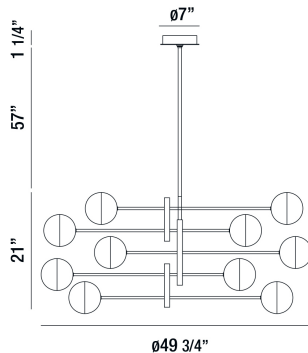

### Product Details

Item No.	:	35920-014
Finish	:	Chrome
Shade	:	Opal Glass
Diameter	:	49.75"
Height	:	21"
Est. Weight	:	32.3 lbs
IP Rating	:	20
Approval	:	

### TECHNICAL DETAILS

Hanging Support Type	:	Rod
Rod Length	:	57"
Power Wire Length	:	96"
Canopy Diameter	:	7"
Canopy Height	:	1.125"