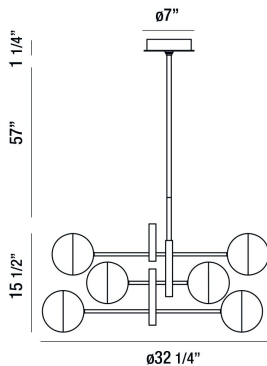

## FAIRMOUNT, 32" ROUND CHANDELIER

### PRODUCT DETAILS

No.	: 35919-025
Product Color	: MATTE BLACK
Product Material	: METAL
Shade / Accent Colour	: OPAL WHITE
Shade / Accent Material	: GLASS
Diameter	: 32.25"
Height	: 15.5"
Overall Height	: 73.75"
Weight	: 19.4lbs

### TECHNICAL DETAILS

Hanging Support Type	: ROD
Hanging Support Length	: 57"
Rods Included	: 3"+6"+12"+18"+18"
Canopy / Backplate Height	: 1.25"
Canopy / Backplate Dia.	: 7"
Location	: DRY
Approval	: 