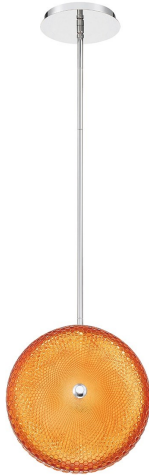

CALEDONIA, 13" ROUND PENDANT

PRODUCT DETAILS

No.	:	35914-051
Product Color	:	CHROME
Product Material	:	METAL
Shade / Accent Colour	:	ORANGE
Shade / Accent Material	:	HONEYCOMB GLASS
Length	:	12.5"
Width	:	8.5"
Height	:	70.75"
Weight	:	14.1lbs

LIGHT SOURCE DETAILS

Light Source Type	:	INTEGRATED LED
Input Voltage	:	120V
Bulb Voltage	:	24V
Total Wattage	:	13W
Total Lumen	:	1040lm
Kelvin	:	4000K
CRI	:	80+
Dimmable	:	Yes

Options Available

ITEM NO.	FINISH	SHADE
35914-013	CHROME	CLEAR
35914-020	CHROME	PINK
35914-037	CHROME	BLUE
35914-044	CHROME	YELLOW
35914-051	CHROME	ORANGE

TECHNICAL DETAILS

Hanging Support Type	:	ROD
Hanging Support Length	:	57"
Rods Included	:	3"+6"+12"+18"+18"
Canopy / Backplate Height	:	1.25"
Canopy / Backplate Dia.	:	6.75"
Location	:	DRY
Approval	:	

PROJECT INFORMATION