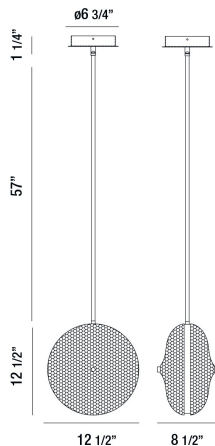

CALEDONIA, 13" ROUND PENDANT

PRODUCT DETAILS

No.	:	35914-051
Product Color	:	CHROME
Product Material	:	METAL
Shade / Accent Colour	:	ORANGE
Shade / Accent Material	:	HONEYCOMB GLASS
Length	:	12.5"
Width	:	8.5"
Height	:	70.75"
Weight	:	14.1lbs

LIGHT SOURCE DETAILS

Light Source Type	:	INTEGRATED LED
Input Voltage	:	120V
Bulb Voltage	:	24V
Total Wattage	:	13W
Total Lumen	:	1040lm
Kelvin	:	4000K
CRI	:	80+
Dimmable	:	Yes

Options Available

ITEM NO.	FINISH	SHADE
35914-013	CHROME	CLEAR
35914-020	CHROME	PINK
35914-037	CHROME	BLUE
35914-044	CHROME	YELLOW
35914-051	CHROME	ORANGE

TECHNICAL DETAILS

Hanging Support Type	:	ROD
Hanging Support Length	:	57"
Rods Included	:	3"+6"+12"+18"+18"
Canopy / Backplate Height	:	1.25"
Canopy / Backplate Dia.	:	6.75"
Location	:	DRY
Approval	:	

PROJECT INFORMATION