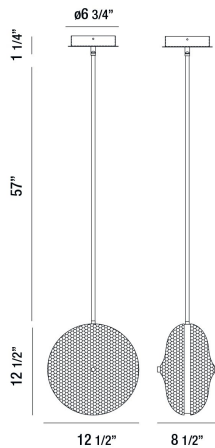

CALEDONIA, 13" ROUND PENDANT

PRODUCT DETAILS

No.	:	35914-044
Product Color	:	CHROME
Product Material	:	METAL
Shade / Accent Colour	:	YELLOW
Shade / Accent Material	:	HONEYCOMB GLASS
Length	:	12.5"
Width	:	8.5"
Height	:	70.75"
Weight	:	14.1lbs

LIGHT SOURCE DETAILS

Light Source Type	:	INTEGRATED LED
Input Voltage	:	120V
Bulb Voltage	:	120V
Socket Type	:	LED
Total Wattage	:	13W
Initial Lumens	:	1040lm
Kelvin	:	4000K
CRI	:	80+
Dimmable	:	Yes

OPTIONS AVAILABLE

ITEM NO.	FINISH	SHADE
35914-013	CHROME	CLEAR
35914-020	CHROME	PINK
35914-037	CHROME	BLUE
35914-044	CHROME	YELLOW
35914-051	CHROME	ORANGE

TECHNICAL DETAILS

Hanging Support Type	:	ROD
Hanging Support Length	:	57"
Rods Included	:	3"+6"+12"+18"+18"
Canopy / Backplate Height	:	1.25"
Canopy / Backplate Dia.	:	6.75"
Location	:	DRY
Approval	:	