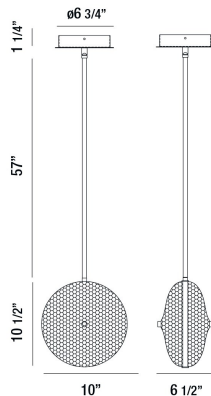

### PRODUCT DETAILS

No.	:	35913-047
Product Color	:	CHROME
Product Material	:	METAL
Shade / Accent Colour	:	YELLOW
Shade / Accent Material	:	HONEYCOMB GLASS
Length	:	10"
Width	:	6.5"
Height	:	68.25"
Weight	:	10.5lbs

### TECHNICAL DETAILS

Hanging Support Type	:	ROD
Hanging Support Length	:	57"
Rods Included	:	3"+6"+12"+18"+18"
Canopy / Backplate Height	:	1.25"
Canopy / Backplate Dia.	:	6.75"
Location	:	DRY
Approval	:	