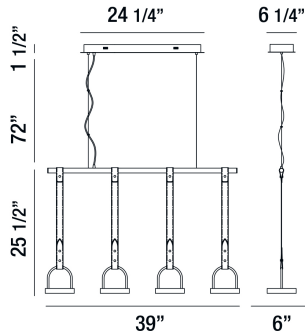

LAPPIN, 4-LIGHT LED LINEAR CHANDELIER

Product Details

Item No.	:	35901-013
Finish	:	Chrome
Length	:	39"
Width	:	6"
Height	:	25.5"
Est. Weight	:	18.48 lbs
IP Rating	:	20
Approval	:	

BULB DETAILS

No. of Bulbs	:	4
Bulb Type	:	LED
Bulb Voltage	:	120V
Bulb Wattage	:	48W
Bulb Socket	:	LED
Input Voltage	:	120V
Dimmable	:	Yes
Lumens	:	2880lm
Kelvin	:	3000K
CRI	:	80+
Bulb Included	:	Yes

Options Available

ITEM NO.	FINISH	SHADE
35901-013	Chrome	

TECHNICAL DETAILS

Hanging Support Type	:	Aircraft Cable
Aircraft Cable Length	:	72"
Power Wire Length	:	96"
Canopy Length	:	25.25"
Canopy Width	:	6.25"
Canopy Height	:	1.5"
Driver	:	Waiberlon