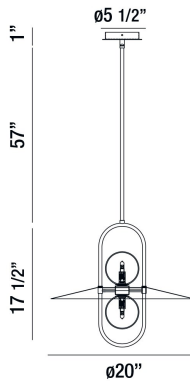

MILLBROOK, 20" ROUND CHANDELIER

Options Available

ITEM NO.	FINISH	SHADE
35898-016	BLACK	OPAL WHITE
35898-023	CHROME	OPAL WHITE
35898-030	BRASS	OPAL WHITE

PRODUCT DETAILS

No.	:	35898-030
Product Color	:	BRASS
Product Material	:	METAL
Shade / Accent Colour	:	OPAL WHITE
Shade / Accent Material	:	GLASS
Diameter	:	20"
Height	:	17.5"
Overall Height	:	75.5"
Weight	:	7.7lbs

LIGHT SOURCE DETAILS

Number of Bulbs	:	2
Light Source	:	LED
Light Source Type	:	LED
Input Voltage	:	120V
Bulb Voltage	:	120V
Wattage	:	5W
Total Wattage	:	10W
Total Lumen	:	500lm
Kelvin	:	3000K
CRI	:	80+
Bulb Included	:	Yes
Dimmable	:	Yes

TECHNICAL DETAILS

Hanging Support Type	:	ROD
Hanging Support Length	:	57"
Rods Included	:	3"+6"+12"+18"+18"
Canopy / Backplate Height	:	1"
Canopy / Backplate Dia.	:	5.5"
Location	:	DRY
Approval	:	

PROJECT INFORMATION