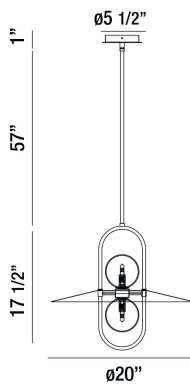

### PRODUCT DETAILS

No.	:	35898-016
Product Color	:	BLACK
Product Material	:	METAL
Shade / Accent Colour	:	OPAL WHITE
Shade / Accent Material	:	GLASS
Diameter	:	20"
Height	:	17.5"
Overall Height	:	75.5"
Weight	:	7.7lbs

### TECHNICAL DETAILS

Hanging Support Type	:	ROD
Hanging Support Length	:	57"
Rods Included	:	3"+6"+12"+18"+18"
Canopy / Backplate Height	:	1"
Canopy / Backplate Dia.	:	5.5"
Location	:	DRY
Approval	:	