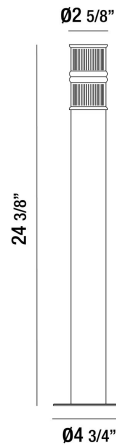

35897, LARGE LED OUTDOOR BOLLARD

PRODUCT DETAILS

No.	:	35897-019
Product Color	:	BLACK
Shade / Accent Colour	:	CRYSTAL GLASS
Width	:	4.75"
Height	:	24.375"
Weight	:	2.9lbs

LIGHT SOURCE DETAILS

Light Source Type	:	INTEGRATED LED
Input Voltage	:	12V
Bulb Voltage	:	12V
Socket Type	:	LED
Total Wattage	:	4W
Total Lumen	:	210lm
Kelvin	:	3000K
CRI	:	80

Options Available

ITEM NO.	FINISH	SHADE
35897-019	BLACK	CRYSTAL GLASS

TECHNICAL DETAILS

Canopy / Backplate Height	:	24.375"
IP Rating	:	65
Location	:	WET
Approval	:	
Title 24	:	Yes

PROJECT INFORMATION

 Job Name: Date: Type: