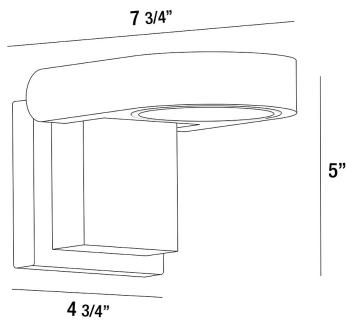

35857, SMALL LED OUTDOOR WALL MOUNT

PRODUCT DETAILS

No.	:	35857-013
Product Color	:	GRAPHITE GREY
Width	:	4.75"
Height	:	5"
Ext	:	7.75"
Weight	:	2.2lbs

LIGHT SOURCE DETAILS

Light Source Type	:	INTEGRATED LED
Input Voltage	:	120V/277VV
Bulb Voltage	:	120V
Socket Type	:	LED
Total Wattage	:	10W
Total Lumen	:	600lm
Kelvin	:	3000K
CRI	:	90

Options Available

ITEM NO.	FINISH	SHADE
35857-013	GRAPHITE GREY	

TECHNICAL DETAILS

Canopy / Backplate Height	:	4.25"
Canopy / Backplate Width	:	4.25"
Driver	:	ROYALUX
IP Rating	:	65
Location	:	WET
Approval	:	
Title 24	:	Yes