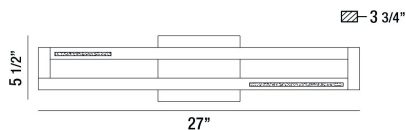

CLINTON, 27" VANITY LIGHT

PRODUCT DETAILS

No.	:	35729-013
Product Color	:	CHROME
Product Material	:	METAL
Shade / Accent Colour	:	CLEAR
Shade / Accent Material	:	CRYSTAL INLAY
Width	:	27"
Height	:	5.5"
Ext	:	3.75"
Weight	:	4.1lbs

LIGHT SOURCE DETAILS

Light Source Type	:	INTEGRATED LED
Input Voltage	:	120V
Bulb Voltage	:	120V
Total Wattage	:	22W
Initial Lumens	:	1760lm
Kelvin	:	3000K
CRI	:	90+
Dimmable	:	Yes

OPTIONS AVAILABLE

ITEM NO.	FINISH	SHADE
35729-013	CHROME	CLEAR

TECHNICAL DETAILS

Canopy / Backplate Length	:	1"
Canopy / Backplate Height	:	5.5"
Mounting	:	Up or Down
Location	:	DAMP
Approval	:	

PROJECT INFORMATION

 Job Name: Date: Category:

 Comments: