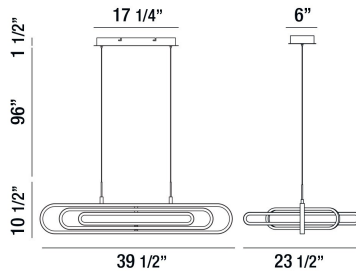

TURNBERRY, 40" RECTANGULAR CHANDELIER

PRODUCT DETAILS

No.	:	35725-015
Product Color	:	CHROME
Product Material	:	METAL
Shade / Accent Colour	:	OPAL WHITE
Shade / Accent Material	:	ACRYLIC
Length	:	39.5"
Width	:	23.5"
Height	:	10.5"
Overall Height	:	108"
Weight	:	6.6lbs

ITEM NO.	FINISH	SHADE
35725-015	CHROME	OPAL WHITE

TECHNICAL DETAILS

Hanging Support Type	:	WIRE
Hanging Support Length	:	96"
Canopy / Backplate Length	:	17.25"
Canopy / Backplate Height	:	1.5"
Canopy / Backplate Width	:	6"
Location	:	DRY
Approval	:	