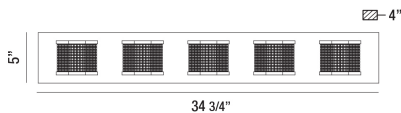

BELGROUE, 5-LIGHT LED BATHBAR

Product Details

Item No. : 35721-017
 Finish : Chrome
 Shade : Clear Glass
 Width : 34.75"
 Height : 5.25"
 Max Extension : 4"
 Est. Weight : 10.12 lbs
 Approval :

Location :

Options Available

ITEM NO.	FINISH	SHADE
35721-017	Chrome	Clear Glass

TECHNICAL DETAILS

Power Wire Length : 6"
 Canopy Length : 33.5"
 Canopy Width : 4.5"
 Canopy Height : 1.25"
 Driver : Ek-top

PROJECT INFORMATION