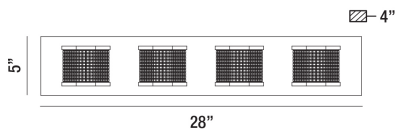

BELGROUE, 4-LIGHT LED BATHBAR

Product Details

Item No. : 35720-010
 Finish : Chrome
 Shade : Clear Glass
 Width : 28"
 Height : 5.25"
 Max Extension : 4"
 Est. Weight : 8.14 lbs
 Approval :

Location :

Options Available

ITEM NO.	FINISH	SHADE
35720-010	Chrome	Clear Glass

BULB DETAILS

No. of Bulbs : 4
 Bulb Type : LED
 Bulb Voltage : 120V
 Bulb Wattage : 7W
 Bulb Socket : LED
 Input Voltage : 120V
 Dimmable : Yes
 Lumens : 2250lm
 Kelvin : 3000K
 CRI : 90+
 Bulb Included : Yes

TECHNICAL DETAILS

Power Wire Length : 6"
 Canopy Length : 26.75"
 Canopy Width : 4.5"
 Canopy Height : 1.25"
 Driver : Ek-top

PROJECT INFORMATION

Job Name: Date: Type:

Comments: