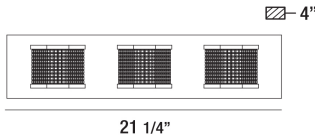

BELGROUE, 3-LIGHT LED BATHBAR

Product Details

Item No. : 35719-014
 Finish : Chrome
 Shade : Clear Glass
 Width : 21.25"
 Height : 5.25"
 Max Extension : 4"
 Est. Weight : 6.16 lbs
 Approval :

Location : 

Options Available

ITEM NO.	FINISH	SHADE
35719-014	Chrome	Clear Glass

BULB DETAILS

No. of Bulbs : 3
 Bulb Type : LED
 Bulb Voltage : 120V
 Bulb Wattage : 7W
 Bulb Socket : LED
 Input Voltage : 120V
 Dimmable : Yes
 Lumens : 1650lm
 Kelvin : 3000K
 CRI : 90+
 Bulb Included : Yes

TECHNICAL DETAILS

Power Wire Length : 6"
 Canopy Length : 20"
 Canopy Width : 4.5"
 Canopy Height : 1.25"
 Driver : Ek-top

PROJECT INFORMATION

Job Name: Date: Type:

Comments: