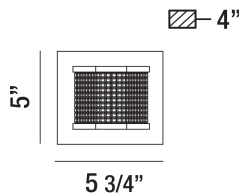

BELGROUE, 1-LIGHT LED WALL SCONCE

Product Details

Item No. : 35718-017
 Finish : Chrome
 Shade : Clear Glass
 Width : 5.25"
 Height : 5.75"
 Max Extension : 4"
 Est. Weight : 2.64 lbs
 Approval :

Location :

Options Available

ITEM NO.	FINISH	SHADE
35718-017	Chrome	Clear Glass

BULB DETAILS

No. of Bulbs : 1
 Bulb Type : LED
 Bulb Voltage : 120V
 Bulb Wattage : 7W
 Bulb Socket : LED
 Input Voltage : 120V
 Dimmable : Yes
 Lumens : 570lm
 Kelvin : 3000K
 CRI : 90+
 Bulb Included : Yes

TECHNICAL DETAILS

Power Wire Length : 6"
 Canopy Length : 4.5"
 Canopy Width : 4.5"
 Canopy Height : 1.25"
 Driver : Ek-top

PROJECT INFORMATION

Job Name: Date: Type:

Comments: