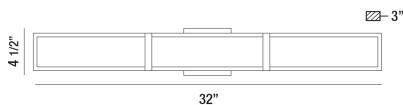

TECHNICAL DETAILS

Power Wire Length : 6"
Canopy Length : 4.5"
Canopy Width : 4.5"
Canopy Height : 0.75"

PROJECT INFORMATION

Job Name: Date: Type:

Comments: