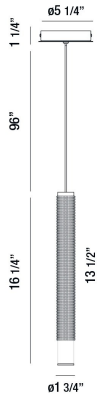

DAVENPORT, 2" ROUND PENDANT

PRODUCT DETAILS

No.	:	35710-011
Product Color	:	WHITE
Product Material	:	METAL
Shade / Accent Colour	:	WHITE
Shade / Accent Material	:	TEXTURED ALUMINUM
Diameter	:	1.75"
Height	:	16.25"
Overall Height	:	113.5"
Weight	:	1.5lbs

LIGHT SOURCE DETAILS

Light Source Type	:	INTEGRATED LED
Input Voltage	:	120V
Bulb Voltage	:	120V
Socket Type	:	LED
Total Wattage	:	4.3W
Delivered Lumens	:	125lm
Kelvin	:	3000K
CRI	:	90+
Dimmable	:	No

OPTIONS AVAILABLE

ITEM NO.	FINISH	SHADE
35710-011	WHITE	WHITE
35710-028	BLACK	BLACK
35710-035	GOLD	GOLD
35710-042	CHAMPAGNE	CHAMPAGNE
35710-057	ALUMINUM	ALUMINUM

TECHNICAL DETAILS

Hanging Support Type	:	WIRE
Hanging Support Length	:	96"
Canopy / Backplate Height	:	1.25"
Canopy / Backplate Dia.	:	5.25"
Location	:	DRY
Approval	:	
Title 24	:	Yes