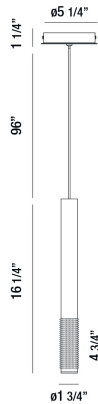

DAVENPORT, 2" ROUND PENDANT

OPTIONS AVAILABLE

ITEM NO.	FINISH	SHADE
35709-015	WHITE	WHITE
35709-022	BLACK	BLACK
35709-039	GOLD	GOLD
35709-046	CHAMPAGNE	CHAMPAGNE
35709-053	ALUMINUM	ALUMINUM

PRODUCT DETAILS

No.	:	35709-015
Product Color	:	WHITE
Product Material	:	METAL
Shade / Accent Colour	:	WHITE
Shade / Accent Material	:	TEXTURED ALUMINUM
Diameter	:	1.75"
Height	:	16.25"
Overall Height	:	113.5"
Weight	:	1.4lbs

LIGHT SOURCE DETAILS

Light Source Type	:	INTEGRATED LED
Input Voltage	:	120V
Bulb Voltage	:	120V
Socket Type	:	LED
Total Wattage	:	4.3W
Delivered Lumens	:	125lm
Kelvin	:	3000K
CRI	:	90+
Dimmable	:	No

TECHNICAL DETAILS

Hanging Support Type	:	WIRE
Hanging Support Length	:	96"
Canopy / Backplate Height	:	1.25"
Canopy / Backplate Dia.	:	5.25"
Location	:	DRY
Approval	:	

PROJECT INFORMATION

Job Name: Date: Category:

Comments: