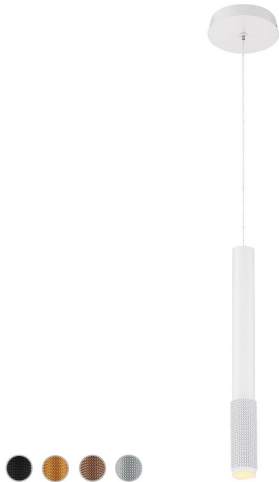

DAVENPORT, 2" ROUND PENDANT

OPTIONS AVAILABLE

ITEM NO.	FINISH	SHADE
35709-015	WHITE	WHITE
35709-022	BLACK	BLACK
35709-039	GOLD	GOLD
35709-046	CHAMPAGNE	CHAMPAGNE
35709-053	ALUMINUM	ALUMINUM

PRODUCT DETAILS

No.	:	35709-015
Product Color	:	WHITE
Product Material	:	METAL
Shade / Accent Colour	:	WHITE
Shade / Accent Material	:	TEXTURED ALUMINUM
Diameter	:	1.75"
Height	:	16.25"
Overall Height	:	113.5"
Weight	:	1.4lbs