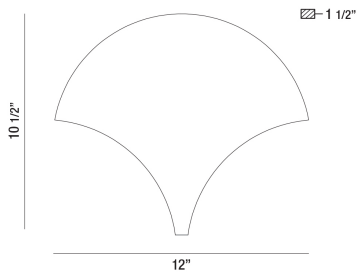

Product Details

Item No.	:	35708-018
Finish	:	White
Shade	:	White Acrylic
Width	:	12"
Height	:	10.44"
Max Extension	:	1.38"
Est. Weight	:	3.81 lbs
IP Rating	:	20
Approval	:	

BULB DETAILS

No. of Bulbs	:	1
Bulb Type	:	LED
Bulb Voltage	:	120V
Bulb Wattage	:	10W
Bulb Socket	:	LED
Input Voltage	:	120V
Dimmable	:	Yes
Lumens	:	850lm
Kelvin	:	3000K
CRI	:	90+
Bulb Included	:	Yes

TECHNICAL DETAILS

Canopy Length	:	12"
Canopy Width	:	10.438"

PROJECT INFORMATION

Job Name: Date: Type:

Comments: