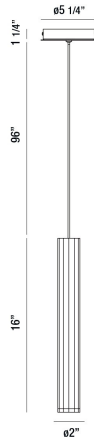

BALDWIN, 2" ROUND PENDANT

PRODUCT DETAILS

No.	:	35704-010
Product Color	:	WHITE
Product Material	:	METAL
Shade / Accent Colour	:	WHITE
Shade / Accent Material	:	ANODIZED ALUMINUM
Diameter	:	2"
Height	:	16"
Overall Height	:	113.25"
Weight	:	1.6lbs

LIGHT SOURCE DETAILS

Light Source Type	:	INTEGRATED LED
Input Voltage	:	120V
Bulb Voltage	:	120V
Socket Type	:	LED
Total Wattage	:	4.3W
Delivered Lumens	:	125lm
Kelvin	:	3000K
CRI	:	90+
Dimmable	:	No

OPTIONS AVAILABLE

ITEM NO.	FINISH	SHADE
35704-010	WHITE	WHITE
35704-027	BLACK	BLACK
35704-034	CHAMPAGNE	CHAMPAGNE
35704-041	GOLD	GOLD
35704-055	ALUMINUM	ALUMINUM

TECHNICAL DETAILS

Hanging Support Type	:	WIRE
Hanging Support Length	:	96"
Canopy / Backplate Height	:	1.25"
Canopy / Backplate Dia.	:	5.25"
Location	:	DRY
Approval	:	
Title 24	:	Yes