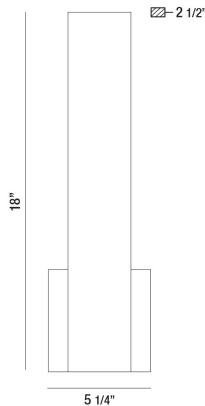

ANNETTE, WALL MOUNT

PRODUCT DETAILS

No.	:	35703-013
Product Color	:	WHITE
Product Material	:	METAL
Shade / Accent Colour	:	WHITE
Shade / Accent Material	:	ACRYLIC
Width	:	5.25"
Height	:	18"
Ext	:	2.5"
Weight	:	2lbs

LIGHT SOURCE DETAILS

Light Source Type	:	INTEGRATED LED
Input Voltage	:	120V
Bulb Voltage	:	120V
Total Wattage	:	18W
Delivered Lumens	:	1540lm
Kelvin	:	3000K
CRI	:	90+
Dimmable	:	Yes

OPTIONS AVAILABLE

ITEM NO.	FINISH	SHADE
35703-013	WHITE	WHITE
35703-020	BLACK	WHITE
35703-037	CHAMPAGNE	WHITE
35703-044	GOLD	WHITE
35703-051	ALUMINUM	WHITE

TECHNICAL DETAILS

Canopy / Backplate Length	:	5.25"
Canopy / Backplate Height	:	0.25"
Canopy / Backplate Width	:	5.25"
Mounting	:	Up
Location	:	DRY
Approval	:	

PROJECT INFORMATION

Job Name: Date: Category: