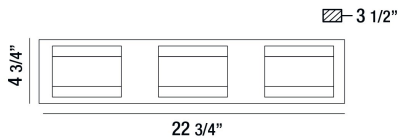

NELSON, 23" VANITY LIGHT

PRODUCT DETAILS

No.	:	35698-012
Product Color	:	CHROME
Product Material	:	METAL
Shade / Accent Colour	:	CLEAR
Shade / Accent Material	:	PRESSED GLASS
Width	:	22.75"
Height	:	4.75"
Ext	:	3.5"
Weight	:	7.7lbs

LIGHT SOURCE DETAILS

Light Source Type	:	INTEGRATED LED
Input Voltage	:	120V
Bulb Voltage	:	120V
Total Wattage	:	32W
Delivered Lumens	:	2200lm
Kelvin	:	3000K
CRI	:	90
Dimmable	:	Yes

OPTIONS AVAILABLE

ITEM NO.	FINISH	SHADE
35698-012	CHROME	CLEAR

TECHNICAL DETAILS

Canopy / Backplate Length	:	22.75"
Canopy / Backplate Height	:	1.5"
Canopy / Backplate Width	:	4.75"
Location	:	DAMP
Approval	:	

PROJECT INFORMATION

 Job Name: Date: Category:

 Comments: