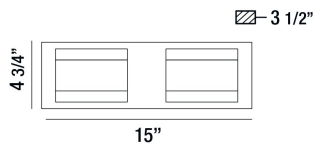

### PRODUCT DETAILS

No.	:	35697-015
Product Color	:	CHROME
Product Material	:	METAL
Shade / Accent Colour	:	CLEAR
Shade / Accent Material	:	PRESSED GLASS
Width	:	15"
Height	:	4.75"
Ext	:	3.5"
Weight	:	5.1lbs

### TECHNICAL DETAILS

Canopy / Backplate Length	:	15"
Canopy / Backplate Height	:	1.5"
Canopy / Backplate Width	:	4.75"
Location	:	DAMP
Approval	:	