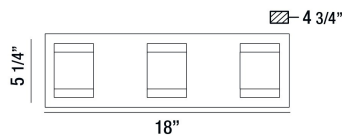

SEATON, 18" VANITY LIGHT

PRODUCT DETAILS

No.	:	35685-012
Product Color	:	CHROME
Product Material	:	METAL
Shade / Accent Colour	:	CLEAR
Shade / Accent Material	:	CRYSTAL-LIKE GLASS
Width	:	18"
Height	:	5.25"
Ext	:	4.75"
Weight	:	6.8lbs

LIGHT SOURCE DETAILS

Light Source Type	:	INTEGRATED LED
Input Voltage	:	120V
Bulb Voltage	:	120V
Total Wattage	:	30W
Initial Lumens	:	2400lm
Kelvin	:	3000K
CRI	:	90
Dimmable	:	Yes

OPTIONS AVAILABLE

ITEM NO.	FINISH	SHADE
35685-012	CHROME	CLEAR

TECHNICAL DETAILS

Canopy / Backplate Length	:	18"
Canopy / Backplate Height	:	1.25"
Canopy / Backplate Width	:	5.25"
Location	:	DAMP
Approval	:	

PROJECT INFORMATION

 Job Name: Date: Category:

 Comments: