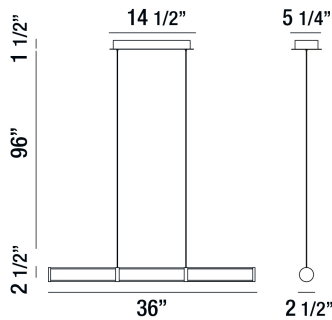

SHAW, SMALL LED LINEAR CHANDELIER

Product Details

Item No.	:	35683-018
Finish	:	Chrome
Shade	:	Clear&opal White
Length	:	36"
Width	:	2.5"
Est. Weight	:	7.7 lbs
IP Rating	:	20
Approval	:	

BULB DETAILS

No. of Bulbs	:	1
Bulb Type	:	LED
Bulb Voltage	:	120V
Bulb Wattage	:	27W
Bulb Socket	:	LED
Input Voltage	:	120V
Dimmable	:	Yes
Lumens	:	2400lm
Kelvin	:	3000K
CRI	:	90+
Bulb Included	:	Yes

Options Available

ITEM NO.	FINISH	SHADE
35683-018	Chrome	Clear&opal White

TECHNICAL DETAILS

Hanging Support Type	:	Wire
Wire Length	:	96"
Power Wire Length	:	102"
Canopy Length	:	15.5"
Canopy Width	:	5.25"
Canopy Height	:	1.5"
Driver	:	Es