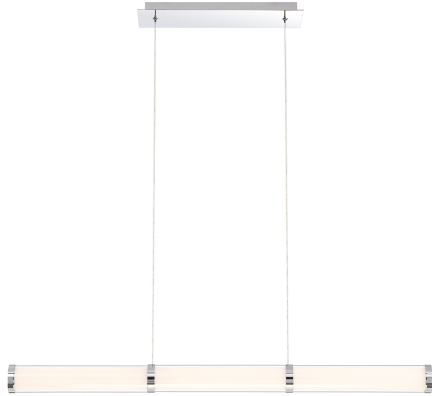

SHAW, SMALL LED LINEAR CHANDELIER

Product Details

Item No.	:	35683-018
Finish	:	Chrome
Shade	:	Clear&opal White
Length	:	36"
Width	:	2.5"
Est. Weight	:	7.7 lbs
IP Rating	:	20
Approval	:	

BULB DETAILS

No. of Bulbs	:	1
Bulb Type	:	LED
Bulb Voltage	:	120V
Bulb Wattage	:	27W
Bulb Socket	:	LED
Input Voltage	:	120V
Dimmable	:	Yes
Lumens	:	2400lm
Kelvin	:	3000K
CRI	:	90+
Bulb Included	:	Yes

Options Available

ITEM NO.	FINISH	SHADE
35683-018	Chrome	Clear&opal White

TECHNICAL DETAILS

Hanging Support Type	:	Wire
Wire Length	:	96"
Power Wire Length	:	102"
Canopy Length	:	15.5"
Canopy Width	:	5.25"
Canopy Height	:	1.5"
Driver	:	Es