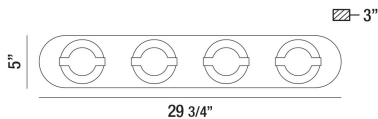

BALEWOOD, 29" VANITY LIGHT

PRODUCT DETAILS

No.	:	35665-014
Product Color	:	CHROME
Product Material	:	METAL
Shade / Accent Colour	:	FROSTED
Shade / Accent Material	:	ACRYLIC
Width	:	29.25"
Height	:	5"
Ext	:	3"
Weight	:	5lbs

LIGHT SOURCE DETAILS

Light Source Type	:	INTEGRATED LED
Input Voltage	:	120V
Bulb Voltage	:	120V
Total Wattage	:	28W
Initial Lumens	:	2240lm
Kelvin	:	3000K
CRI	:	90+
Dimmable	:	Yes

OPTIONS AVAILABLE

ITEM NO.	FINISH	SHADE
35665-014	CHROME	FROSTED

TECHNICAL DETAILS

Canopy / Backplate Length	:	26.5"
Canopy / Backplate Height	:	1.25"
Canopy / Backplate Width	:	4.5"
Location	:	DAMP
Approval	:	

PROJECT INFORMATION

 Job Name: Date: Category:

 Comments: