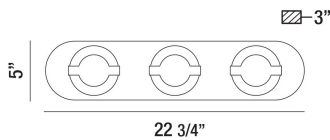

BALEWOOD, 22" VANITY LIGHT

PRODUCT DETAILS

No.	:	35664-017
Product Color	:	CHROME
Product Material	:	METAL
Shade / Accent Colour	:	FROSTED
Shade / Accent Material	:	ACRYLIC
Width	:	22.25"
Height	:	5"
Ext	:	3"
Weight	:	4lbs

LIGHT SOURCE DETAILS

Light Source Type	:	INTEGRATED LED
Input Voltage	:	120V
Bulb Voltage	:	120V
Total Wattage	:	21W
Initial Lumens	:	1680lm
Kelvin	:	3000K
CRI	:	90+
Dimmable	:	Yes

OPTIONS AVAILABLE

ITEM NO.	FINISH	SHADE
35664-017	CHROME	FROSTED

TECHNICAL DETAILS

Canopy / Backplate Length	:	19.25"
Canopy / Backplate Height	:	1.25"
Canopy / Backplate Width	:	4.5"
Location	:	DAMP
Approval	:	

PROJECT INFORMATION

 Job Name: Date: Category:

 Comments: