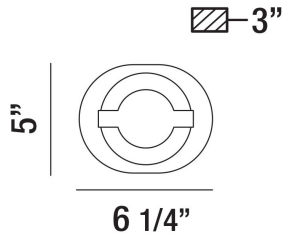

### PRODUCT DETAILS

No.	:	35663-010
Product Color	:	CHROME
Product Material	:	METAL
Shade / Accent Colour	:	FROSTED
Shade / Accent Material	:	ACRYLIC
Width	:	6.25"
Height	:	5"
Ext	:	3"
Weight	:	1.5lbs

### TECHNICAL DETAILS

Canopy / Backplate Length	:	4.5"
Canopy / Backplate Height	:	1.25"
Canopy / Backplate Width	:	4.5"
Mounting	:	Up or Down
Location	:	DAMP
Approval	:	