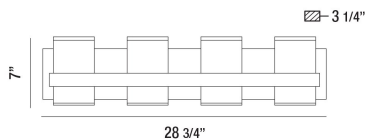

CAMBRIDGE, 29" VANITY LIGHT

PRODUCT DETAILS

No.	:	35656-012
Product Color	:	CHROME
Product Material	:	METAL
Shade / Accent Colour	:	FROSTED
Shade / Accent Material	:	ACRYLIC
Width	:	28.75"
Height	:	7"
Ext	:	3.25"
Weight	:	9lbs

LIGHT SOURCE DETAILS

Light Source Type	:	INTEGRATED LED
Input Voltage	:	120V
Bulb Voltage	:	120V
Total Wattage	:	30W
Delivered Lumens	:	1800lm
Kelvin	:	3000K
CRI	:	90+
Dimmable	:	Yes

OPTIONS AVAILABLE

ITEM NO.	FINISH	SHADE
35656-012	CHROME	FROSTED

TECHNICAL DETAILS

Canopy / Backplate Length	:	28.25"
Canopy / Backplate Height	:	1.25"
Canopy / Backplate Width	:	4.5"
Mounting	:	Up or Down
Location	:	DAMP
Approval	:	

PROJECT INFORMATION

 Job Name: Date: Category: