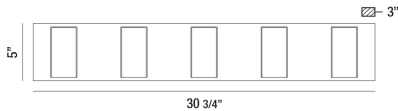

DELROSA, 31" VANITY LIGHT

PRODUCT DETAILS

No.	:	35653-011
Product Color	:	CHROME
Product Material	:	METAL
Shade / Accent Colour	:	FROSTED
Shade / Accent Material	:	ACRYLIC
Width	:	30.75"
Height	:	5"
Ext	:	3"
Weight	:	6.3lbs

LIGHT SOURCE DETAILS

Light Source Type	:	INTEGRATED LED
Input Voltage	:	120V
Bulb Voltage	:	120V
Total Wattage	:	35W
Initial Lumens	:	2800lm
Kelvin	:	3000K
CRI	:	90+
Dimmable	:	Yes

OPTIONS AVAILABLE

ITEM NO.	FINISH	SHADE
35653-011	CHROME	FROSTED

TECHNICAL DETAILS

Canopy / Backplate Length	:	30"
Canopy / Backplate Height	:	1.5"
Canopy / Backplate Width	:	4.25"
Mounting	:	Up or Down
Location	:	DAMP
Approval	:	

PROJECT INFORMATION

 Job Name: Date: Category: