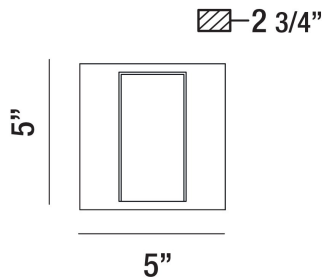

DELROSA, WALL MOUNT

PRODUCT DETAILS

No.	:	35650-010
Product Color	:	CHROME
Product Material	:	METAL
Shade / Accent Colour	:	FROSTED
Shade / Accent Material	:	ACRYLIC
Width	:	5"
Height	:	5"
Ext	:	2.75"
Weight	:	1.5lbs

TECHNICAL DETAILS

Canopy / Backplate Length	:	4.5"
Canopy / Backplate Height	:	1.25"
Canopy / Backplate Width	:	4.5"
Mounting	:	Up or Down
Location	:	DAMP
Approval	:	

PROJECT INFORMATION

 Job Name: Date: Category: