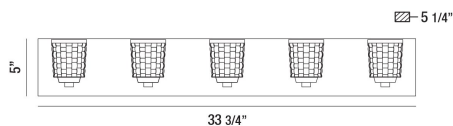

BANBURY, 34" VANITY LIGHT

PRODUCT DETAILS

No.	:	35649-014
Product Color	:	CHROME
Product Material	:	METAL
Shade / Accent Colour	:	CLEAR
Shade / Accent Material	:	GLASS
Width	:	33.75"
Height	:	5"
Ext	:	5.25"
Weight	:	10lbs

TECHNICAL DETAILS

Canopy / Backplate Length	:	33"
Canopy / Backplate Height	:	1.25"
Canopy / Backplate Width	:	5.25"
Mounting	:	Up
Location	:	DAMP
Approval	:	

PROJECT INFORMATION

 Job Name: Date: Category: