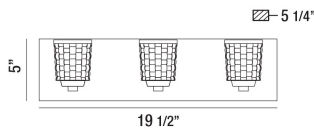

### PRODUCT DETAILS

No.	:	35647-010
Product Color	:	CHROME
Product Material	:	METAL
Shade / Accent Colour	:	CLEAR
Shade / Accent Material	:	GLASS
Width	:	19.5"
Height	:	5"
Ext	:	5.25"
Weight	:	6.2lbs

### TECHNICAL DETAILS

Canopy / Backplate Length	:	19.75"
Canopy / Backplate Height	:	1.25"
Canopy / Backplate Width	:	5.25"
Mounting	:	Up
Location	:	DAMP
Approval	:	