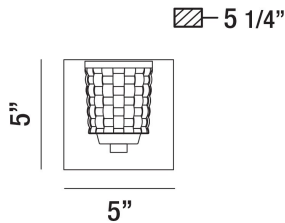

BANBURY, WALL MOUNT

PRODUCT DETAILS

| | | |
|-------------------------|---|-----------|
| No. | : | 35646-013 |
| Product Color | : | CHROME |
| Product Material | : | METAL |
| Shade / Accent Colour | : | CLEAR |
| Shade / Accent Material | : | GLASS |
| Width | : | 5" |
| Height | : | 5" |
| Ext | : | 5.25" |
| Weight | : | 2lbs |

OPTIONS AVAILABLE

| ITEM NO. | FINISH | SHADE |
|-----------|--------|-------|
| 35646-013 | CHROME | CLEAR |

TECHNICAL DETAILS

| | | |
|---------------------------|---|---|
| Canopy / Backplate Length | : | 5.25" |
| Canopy / Backplate Height | : | 1.25" |
| Canopy / Backplate Width | : | 5.25" |
| Mounting | : | Up |
| Location | : | DAMP |
| Approval | : |  |