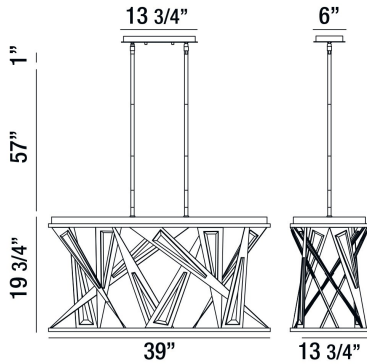

SARISE, 39" OVAL CHANDELIER

PRODUCT DETAILS

No.	:	35645-016
Product Color	:	BLACK
Product Material	:	METAL
Shade / Accent Colour	:	CHROME/CLEAR
Shade / Accent Material	:	METAL/CRYSTAL
Length	:	39"
Width	:	13.75"
Height	:	19.75"
Overall Height	:	77.75"
Weight	:	43lbs

ITEM NO.	FINISH	SHADE
35645-016	BLACK	CHROME/CLEAR

TECHNICAL DETAILS

Hanging Support Type	:	ROD
Hanging Support Length	:	57"
Rods Included	:	3"+6"+12"+18"+18"
Canopy / Backplate Length	:	13.75"
Canopy / Backplate Height	:	1"
Canopy / Backplate Width	:	6"
Location	:	DRY
Approval	:	