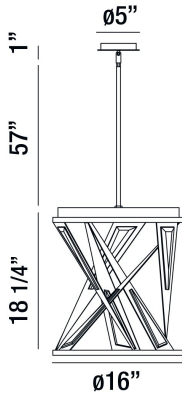

## SARISE, 16" ROUND CHANDELIER

### PRODUCT DETAILS

No.	:	35643-012
Product Color	:	BLACK
Product Material	:	METAL
Shade / Accent Colour	:	CHROME/CLEAR
Shade / Accent Material	:	METAL/CRYSTAL
Diameter	:	16"
Height	:	18.25"
Overall Height	:	76.25"
Weight	:	19.6lbs

### TECHNICAL DETAILS

Hanging Support Type	:	ROD
Hanging Support Length	:	57"
Rods Included	:	3"+6"+12"+18"+18"
Canopy / Backplate Height	:	1"
Canopy / Backplate Dia.	:	5.125"
Location	:	DRY
Approval	:	