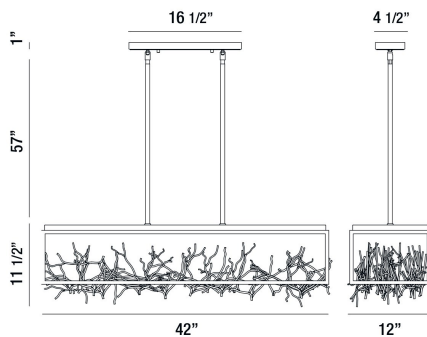

### PRODUCT DETAILS

No.	:	35642-015
Product Color	:	BRONZE
Product Material	:	METAL
Shade / Accent Colour	:	GOLD
Shade / Accent Material	:	BRANCH ACCENTS
Length	:	42"
Width	:	12"
Height	:	11.5"
Overall Height	:	68"
Weight	:	40.4lbs

### TECHNICAL DETAILS

Hanging Support Type	:	ROD
Hanging Support Length	:	57"
Rods Included	:	3"+6"+12"+18"+18"
Canopy / Backplate Length	:	16.5"
Canopy / Backplate Height	:	1"
Canopy / Backplate Width	:	4.5"
Location	:	DRY
Approval	:	