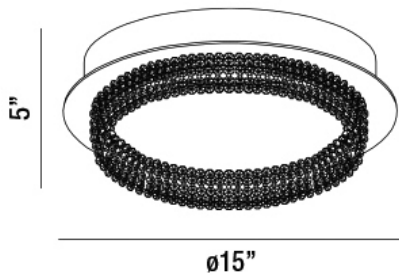

### Product Details

Item No.	:	34159-019
Finish	:	Chrome
Shade	:	Clear
Diameter	:	15"
Height	:	5"
Est. Weight	:	8.8 lbs
IP Rating	:	20
Approval	:	

### TECHNICAL DETAILS

Canopy Diameter	:	15"
Canopy Height	:	1.25"
Driver	:	Ek-top