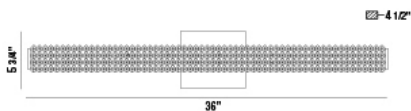

SASSI, LRG LED WALLSCONCE, 30W

Product Details

Item No. : 34158-012
 Finish : Chrome
 Shade : Clear
 Width : 36"
 Height : 5.75"
 Max Extension : 4.5"
 Est. Weight : 9.02 lbs
 IP Rating : 20
 Approval :

Location :

Options Available

ITEM NO.	FINISH	SHADE
34158-012	Chrome	Clear

BULB DETAILS

No. of Bulbs : 1
 Bulb Type : LED
 Bulb Voltage : 120V
 Bulb Wattage : 30W
 Bulb Socket : LED
 Input Voltage : 120V
 Dimmable : Yes
 Lumens : 2700lm
 Kelvin : 3000K
 CRI : 90+
 Bulb Included : Yes

TECHNICAL DETAILS

Canopy Length : 6.5"
 Canopy Width : 6.5"
 Canopy Height : 1.25"
 Driver : Es

PROJECT INFORMATION

Job Name: Date: Type:

Comments: