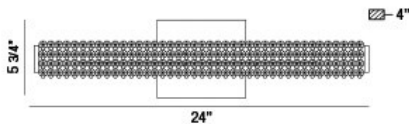

SASSI, WALL MOUNT

PRODUCT DETAILS

No.	:	34157-015
Product Color	:	CHROME
Product Material	:	METAL
Shade / Accent Colour	:	CLEAR
Shade / Accent Material	:	CRYSTAL
Width	:	24"
Height	:	5.75"
Ext	:	4"
Weight	:	6lbs

OPTIONS AVAILABLE

ITEM NO.	FINISH	SHADE
34157-015	CHROME	CLEAR

TECHNICAL DETAILS

Canopy / Backplate Length	:	6.5"
Canopy / Backplate Height	:	1.25"
Canopy / Backplate Width	:	6.5"
Mounting	:	Up or Down
Location	:	DAMP
Approval	:	