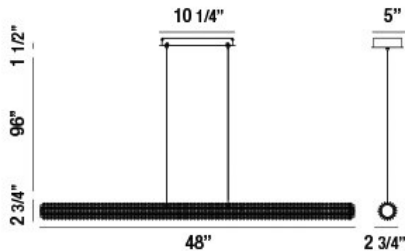

SASSI, 48" LINEAR CHANDELIER

PRODUCT DETAILS

No.	:	34155-011
Product Color	:	CHROME
Product Material	:	METAL
Shade / Accent Colour	:	CLEAR
Shade / Accent Material	:	CRYSTAL
Length	:	48"
Width	:	2.75"
Height	:	2.75"
Overall Height	:	100.25"
Weight	:	11.2lbs

LIGHT SOURCE DETAILS

Light Source Type	:	INTEGRATED LED
Input Voltage	:	120V
Bulb Voltage	:	120V
Socket Type	:	LED
Total Wattage	:	36W
Initial Lumens	:	3200lm
Delivered Lumens	:	3200lm
Kelvin	:	3000K
CRI	:	90+
Dimmable	:	Yes

OPTIONS AVAILABLE

ITEM NO.	FINISH	SHADE
34155-011	CHROME	CLEAR

TECHNICAL DETAILS

Hanging Support Type	:	AIRCRAFT CABLE
Hanging Support Length	:	96"
Canopy / Backplate Length	:	10.25"
Canopy / Backplate Height	:	1.5"
Canopy / Backplate Width	:	5"
Location	:	DRY
Approval	:	