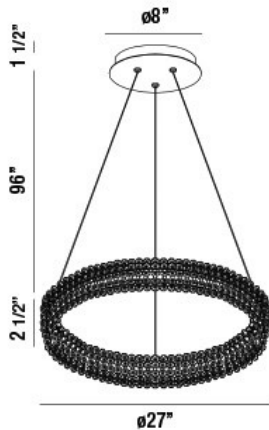

SASSI, 27" ROUND CHANDELIER

PRODUCT DETAILS

No.	:	34153-017
Product Color	:	CHROME
Product Material	:	METAL
Shade / Accent Colour	:	CLEAR
Shade / Accent Material	:	CRYSTAL
Diameter	:	27"
Height	:	2.5"
Overall Height	:	100"
Weight	:	14.8lbs

OPTIONS AVAILABLE

ITEM NO.	FINISH	SHADE
34153-017	CHROME	CLEAR

TECHNICAL DETAILS

Hanging Support Type	:	AIRCRAFT CABLE
Hanging Support Length	:	96"
Canopy / Backplate Height	:	1.5"
Canopy / Backplate Dia.	:	8"
Location	:	DRY
Approval	:	