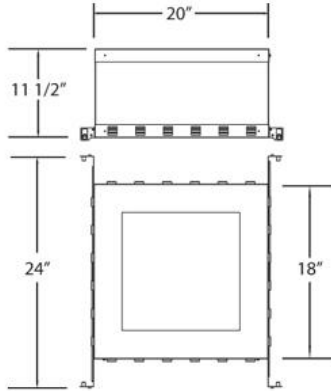

PROJECT INFORMATION

Job Name: Date: Type:

Comments: